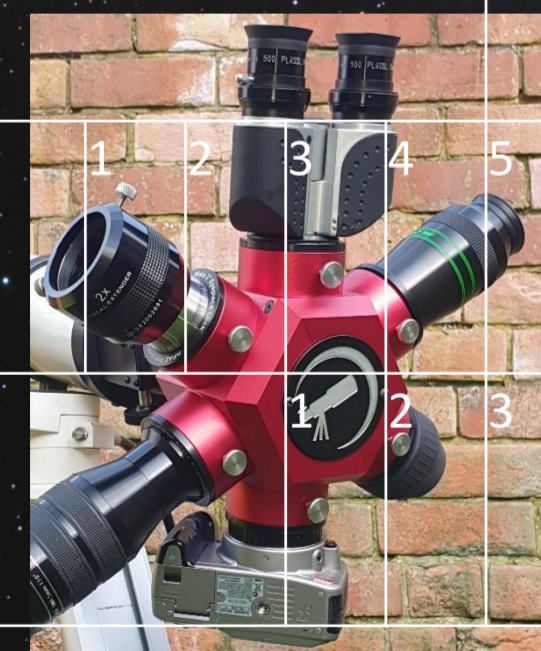

2" 6 Position Turret