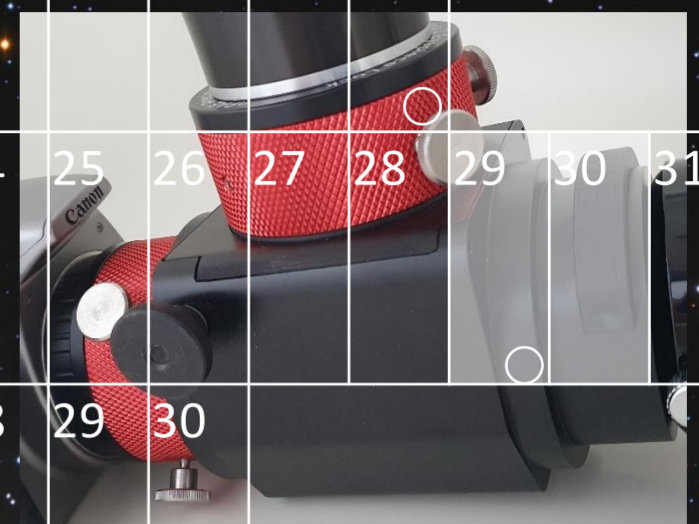

1/10th wave 2" Flip Mirror